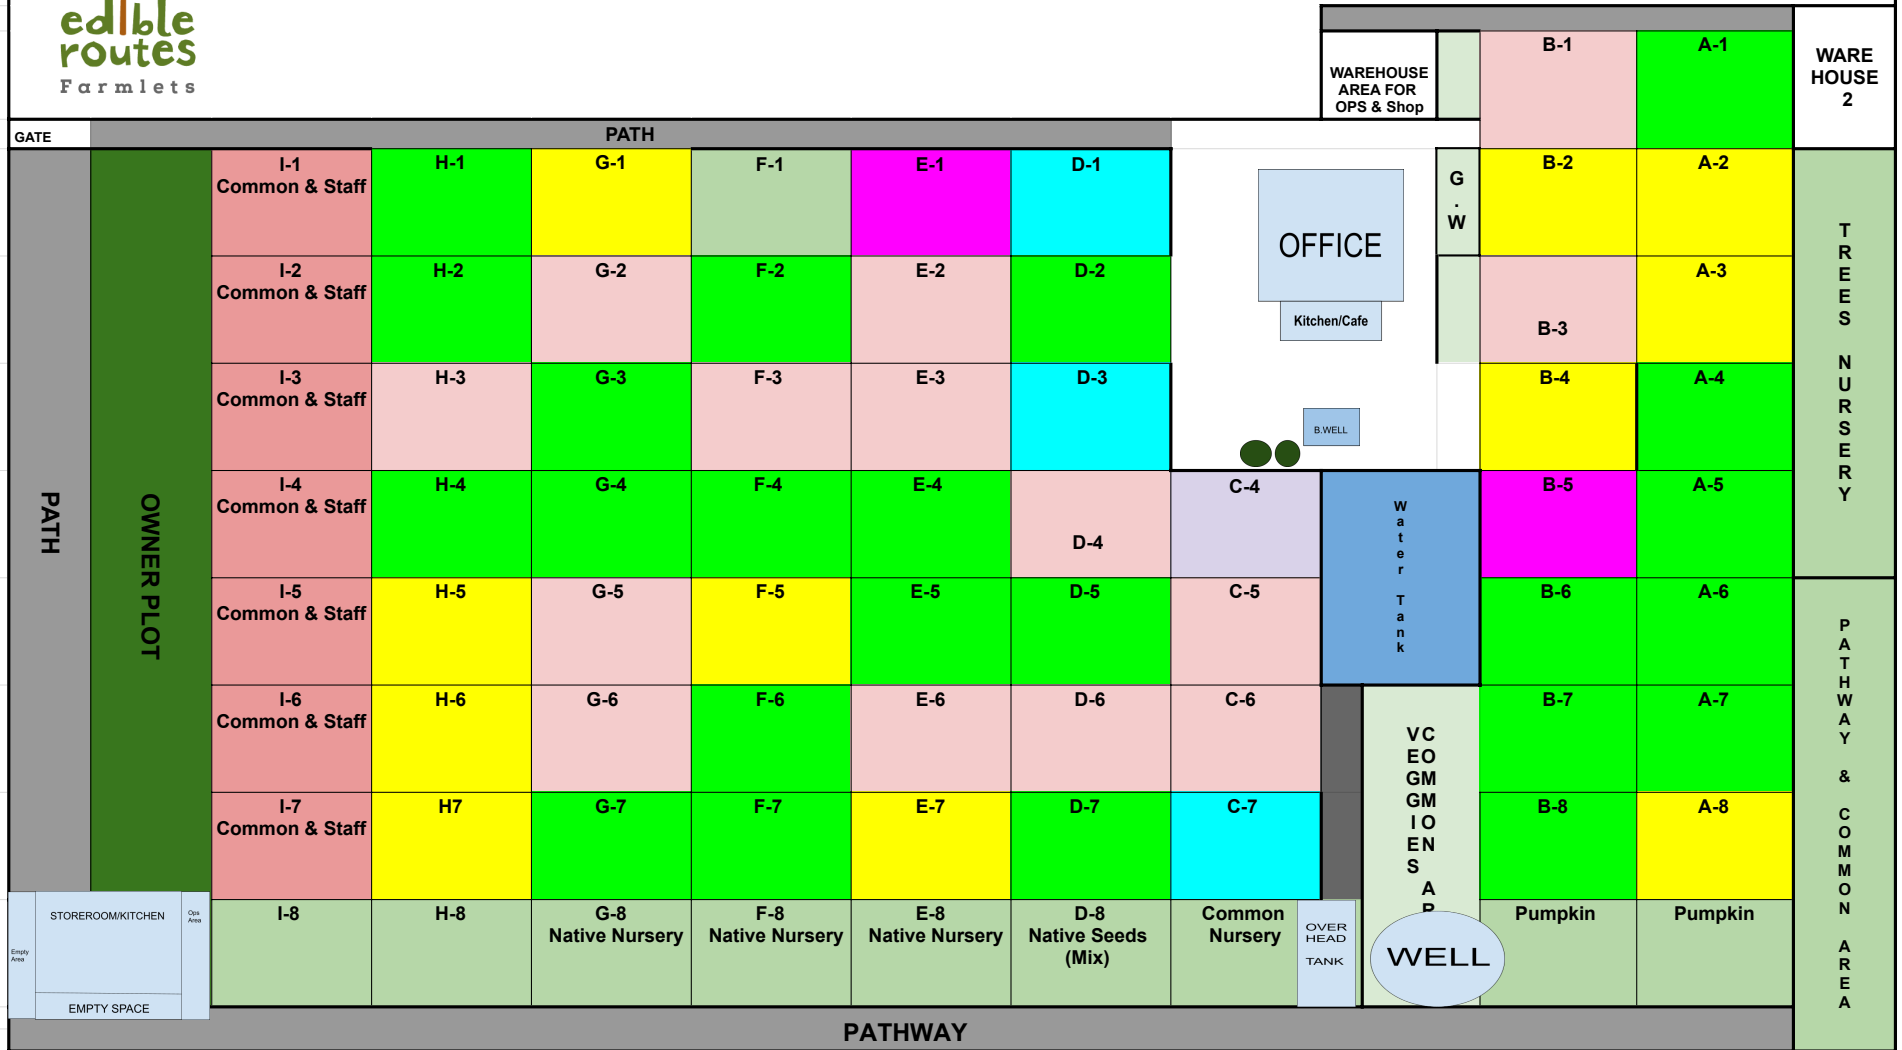

# Farm - Plot Grid

Total Farm area :	2.5 acres
Vegetable Growing area	2 acres
Legumes Growing area	1000 sqm